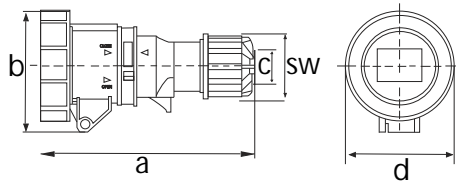

Twistlock Gen 1 Coupler (IP67)

TC2132
TC2232
Voltage(V) : 220-240V
Protection degree : IP67

Earth contact position	6h	
Rated current (A)	16	32
	Pole 2	
Dimension (mm)	a	141
	b	78
	c	6-15
	d	71
	sw	44
Cable nominal cross-section area (mm ²)	1-2.5	2.5-6

TC2142
TC2242
Voltage(V) : 380-415V
Protection degree : IP67

Earth contact position	6h	
Rated current (A)	16	32
	Pole 3	
Dimension (mm)	a	146
	b	85
	c	6-15
	d	80
	sw	44
Cable nominal cross-section area (mm ²)	1-2.5	2.5-6

TC2152
TC2252
Voltage(V) : 380-415V
240-415V
Protection degree : IP67

Earth contact position	6h	
Rated current (A)	16	32
	Pole 4	
Dimension (mm)	a	155
	b	93
	c	6-15
	d	85
	sw	44
Cable nominal cross-section area (mm ²)	1-2.5	2.5-6

TC2242-3
Voltage(V) : 110-130V
Protection degree : IP67

Earth contact position	3h	
Rated current (A)	32	
	Pole 4	
Dimension (mm)	a	172
	b	97
	c	10-20
	d	93
	sw	54
Cable nominal cross-section area (mm ²)	2.5-6	