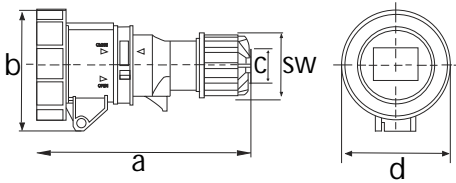

Twistlock Gen 1 Coupler (IP67)

TC2132
TC2232
Voltage(V) : 220-240V
Protection degree : IP67

Earth contact position	6h	
Rated current (A)	16	32
	Pole 2	
Dimension (mm)	a	141
	b	78
	c	6-15
	d	71
	sw	44
Cable nominal cross-section area (mm ²)	1-2.5	2.5-6

TC2142
TC2242
Voltage(V) : 380-415V
Protection degree : IP67

Earth contact position	6h	
Rated current (A)	16	32
	Pole 3	
Dimension (mm)	a	146
	b	85
	c	6-15
	d	80
	sw	44
Cable nominal cross-section area (mm ²)	1-2.5	2.5-6

TC2152
TC2252
Voltage(V) : 380-415V
240-415V
Protection degree : IP67

Earth contact position	6h	
Rated current (A)	16	32
	Pole 4	
Dimension (mm)	a	155
	b	93
	c	6-15
	d	85
	sw	44
Cable nominal cross-section area (mm ²)	1-2.5	2.5-6

TC2242-3
Voltage(V) : 110-130V
Protection degree : IP67

Earth contact position	3h	
Rated current (A)	32	
	Pole 4	
Dimension (mm)	a	172
	b	97
	c	10-20
	d	93
	sw	54
Cable nominal cross-section area (mm ²)	2.5-6	