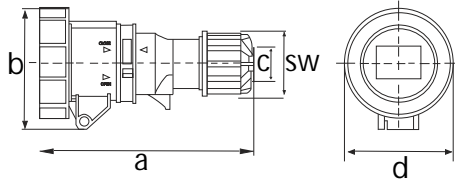

Twistlock Gen 1 Coupler (IP67)

TC2132
TC2232
Voltage(V) : 220-240V
Protection degree : IP67

Earth contact position	6h	
Rated current (A)	16	32
	Pole 2	
Dimension (mm)	a	141
	b	78
	c	6-15
	d	71
	sw	44
Cable nominal cross-section area (mm ²)	1-2.5	2.5-6

TC2142
TC2242
Voltage(V) : 380-415V
Protection degree : IP67

Earth contact position	6h	
Rated current (A)	16	32
	Pole 3	
Dimension (mm)	a	146
	b	85
	c	6-15
	d	80
	sw	44
Cable nominal cross-section area (mm ²)	1-2.5	2.5-6

TC2152
TC2252
Voltage(V) : 380-415V
240-415V
Protection degree : IP67

Earth contact position	6h	
Rated current (A)	16	32
	Pole 4	
Dimension (mm)	a	155
	b	93
	c	6-15
	d	85
	sw	44
Cable nominal cross-section area (mm ²)	1-2.5	2.5-6

TC2242-3
Voltage(V) : 110-130V
Protection degree : IP67

Earth contact position	3h	
Rated current (A)	32	
	Pole 4	
Dimension (mm)	a	172
	b	97
	c	10-20
	d	93
	sw	54
Cable nominal cross-section area (mm ²)	2.5-6	