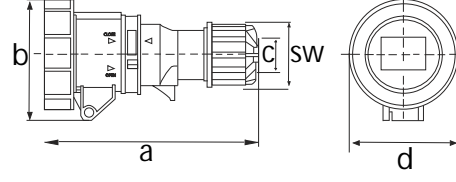

TC2142
TC2242
Voltage(V) : 380-415V
Protection degree : IP67

Earth contact position	6h	
Rated current (A)	16	32
	Pole 3	
Dimension (mm)	a	146
	b	85
	c	6-15
	d	80
	sw	44
Cable nominal cross-section area (mm ²)	1-2.5	2.5-6

TC2152
TC2252
Voltage(V) : 380-415V
240-415V
Protection degree : IP67

Earth contact position	6h	
Rated current (A)	16	32
	Pole 4	
Dimension (mm)	a	155
	b	93
	c	6-15
	d	85
	sw	44
Cable nominal cross-section area (mm ²)	1-2.5	2.5-6

TC2242-3
Voltage(V) : 110-130V
Protection degree : IP67

Earth contact position	3h	
Rated current (A)	32	
	Pole 4	
Dimension (mm)	a	172
	b	97
	c	10-20
	d	93
	sw	54
Cable nominal cross-section area (mm ²)	2.5-6	